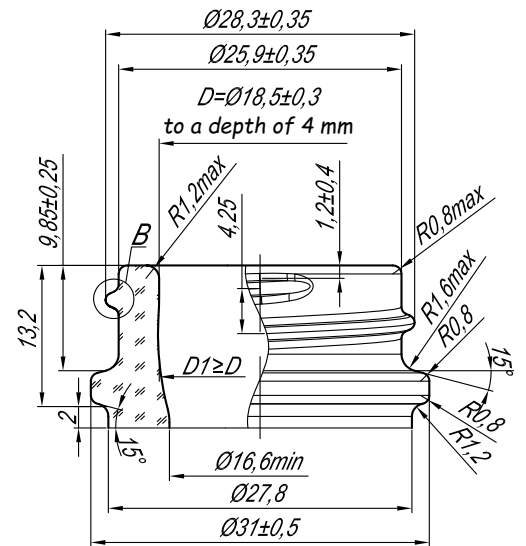

STANDARD 2 SCREW

0.500

KMC
G L A S S

- Standard 2 Screw 0.500
- Weight - 410 g
- Filling CAP - 500 ml
- Color - Flint
- Diameter - 75.8 ± 1.4

www.kmc.glass
sales@kmc.glass

KMC
GLASS