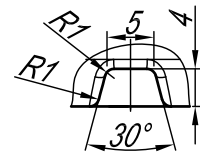

STANDARD 2 SCREW

0.500

KMC
G L A S S

- Standard 2 Screw 0.500
- Weight - 410 g
- Filling CAP - 500 ml
- Color - Flint
- Diameter - 75.8 ± 1.4

www.kmc.glass
sales@kmc.glass

KMC
GLASS