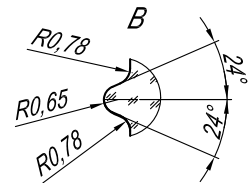

STANDARD 2 SCREW

0.500

KMC
G L A S S

- Standard 2 Screw 0.500
- Weight - 410 g
- Filling CAP - 500 ml
- Color - Flint
- Diameter - 75.8 ± 1.4

www.kmc.glass
sales@kmc.glass

KMC
GLASS