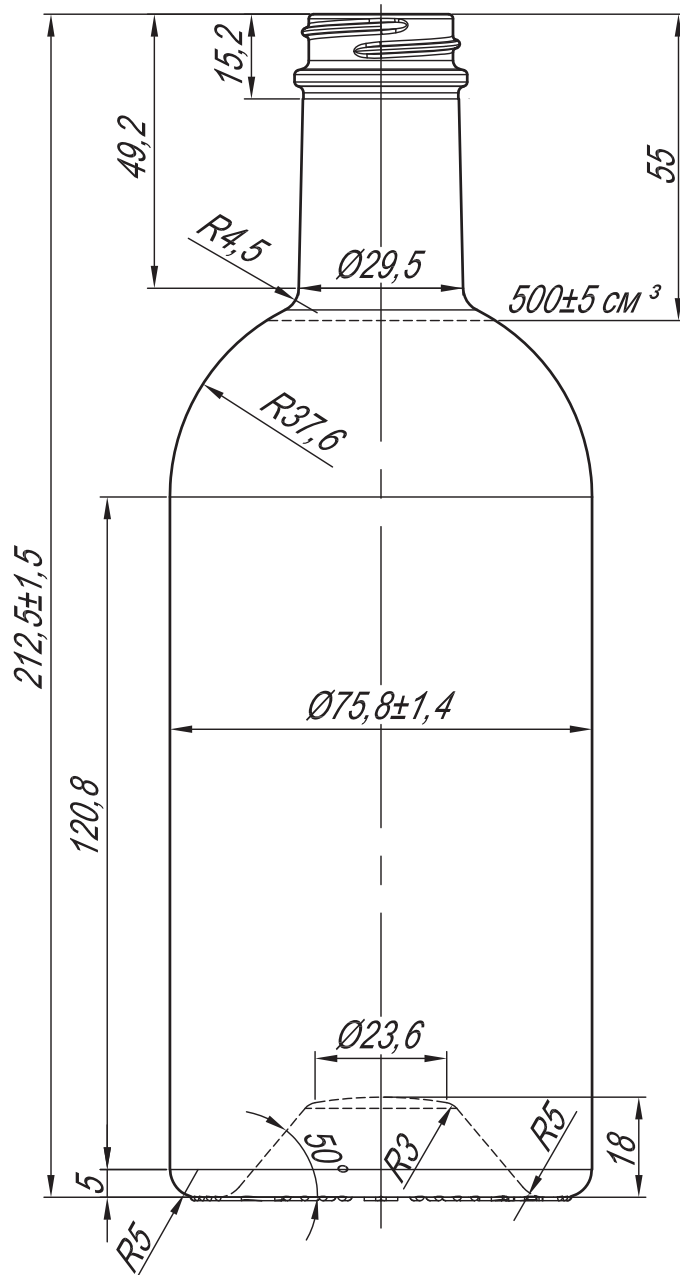

STANDARD 2 SCREW

0.500

KMC
G L A S S

- Standard 2 Screw 0.500
- Weight - 410 g
- Filling CAP - 500 ml
- Color - Flint
- Diameter - 75.8 ± 1.4

www.kmc.glass
sales@kmc.glass

KMC
GLASS